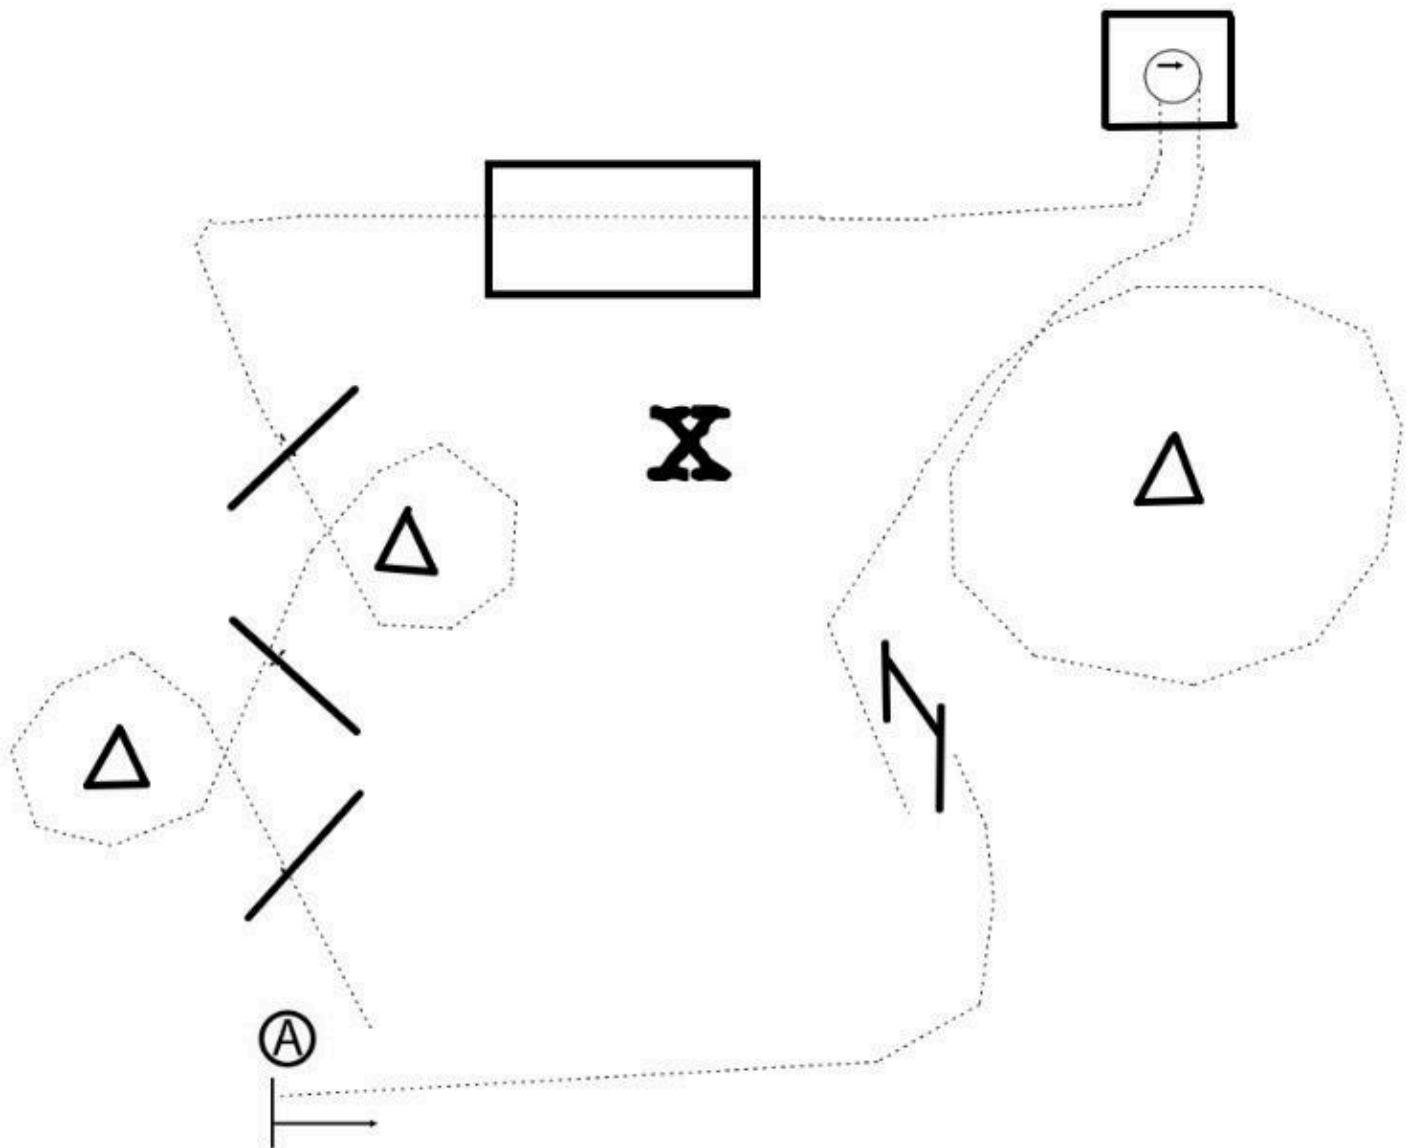

Texas Equine Online Showcase: Spring 2026

Division: Level 1 Youth In-Hand Trail

1. Start on the right side of A
2. Walk through cones and poles as shown.
3. Walk to and over bridge.
4. Walk to and into box. 180 turn right. Walk out.
5. Walk left circle around cone.
6. Walk to gate. Open gate.
7. Walk to A and halt. Back 4 steps. Then exit at a walk.

WALK
JOG	-----
LOPE	————
BACK	← 3333 3333
MARKER	Ⓐ