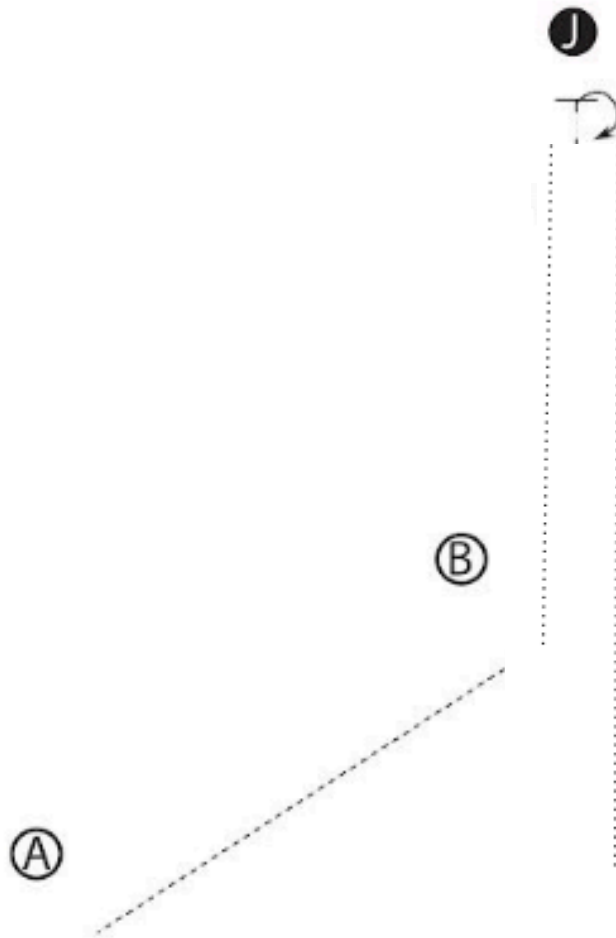

Texas Equine Online Showcase: Spring 2026

Division: Lead Line Showmanship

X

Be ready at A.

1. Walk from A to B.
2. Walk from B to Judge.
3. Stop and set up for inspection.
4. When dismissed, perform a 180 degree turn.
5. Walk straight away from Judge.

WALK	-----
TROT	- - - - -
BACK	← 3333 3333
JUDGE	● J
MARKER	○ A