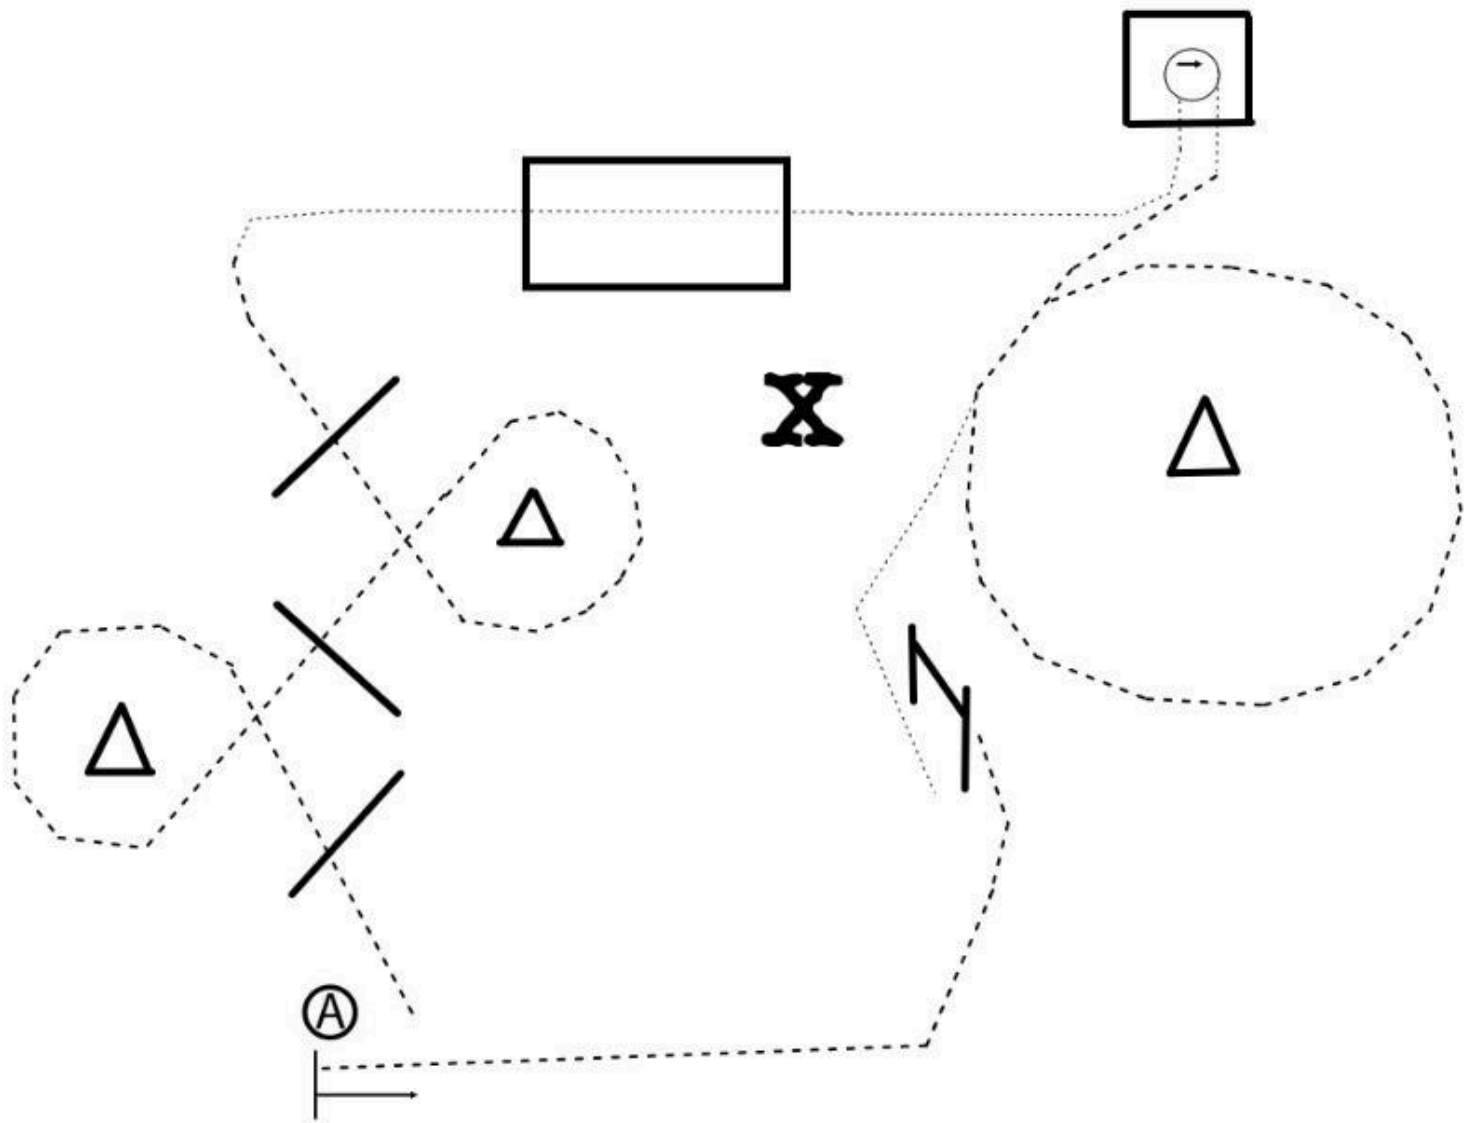

Texas Equine Online Showcase: Spring 2026

Division: Level 2 Open Trail

1. Start on the right side of A
2. Jog through cones and poles as shown
3. Walk to and over bridge.
4. Walk to and into box. 180 turn right. Walk out.
5. Jog left circle around cone.
6. Walk to gate. Open gate.
7. Jog to A and halt. Back 4 steps. Then exit at a walk.

WALK
JOG	-----
LOPE	————
BACK	← 3333 3333
MARKER	Ⓐ