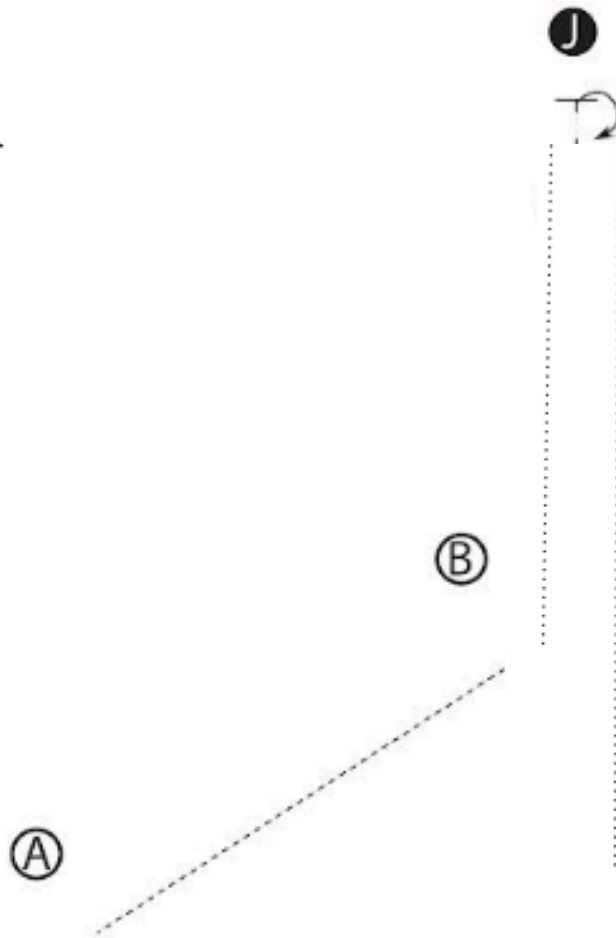

Texas Equine Online Showcase: Spring 2026

Division: Level 1 Open Showmanship

X

Be ready at A.

1. Walk from A to B.
2. Walk from B to Judge.
3. Stop and set up for inspection.
4. When dismissed, perform a 180 degree turn.
5. Walk straight away from Judge.

WALK	-----
TROT	- - - - -
BACK	← 3333 3333
JUDGE	● J
MARKER	⊙ A