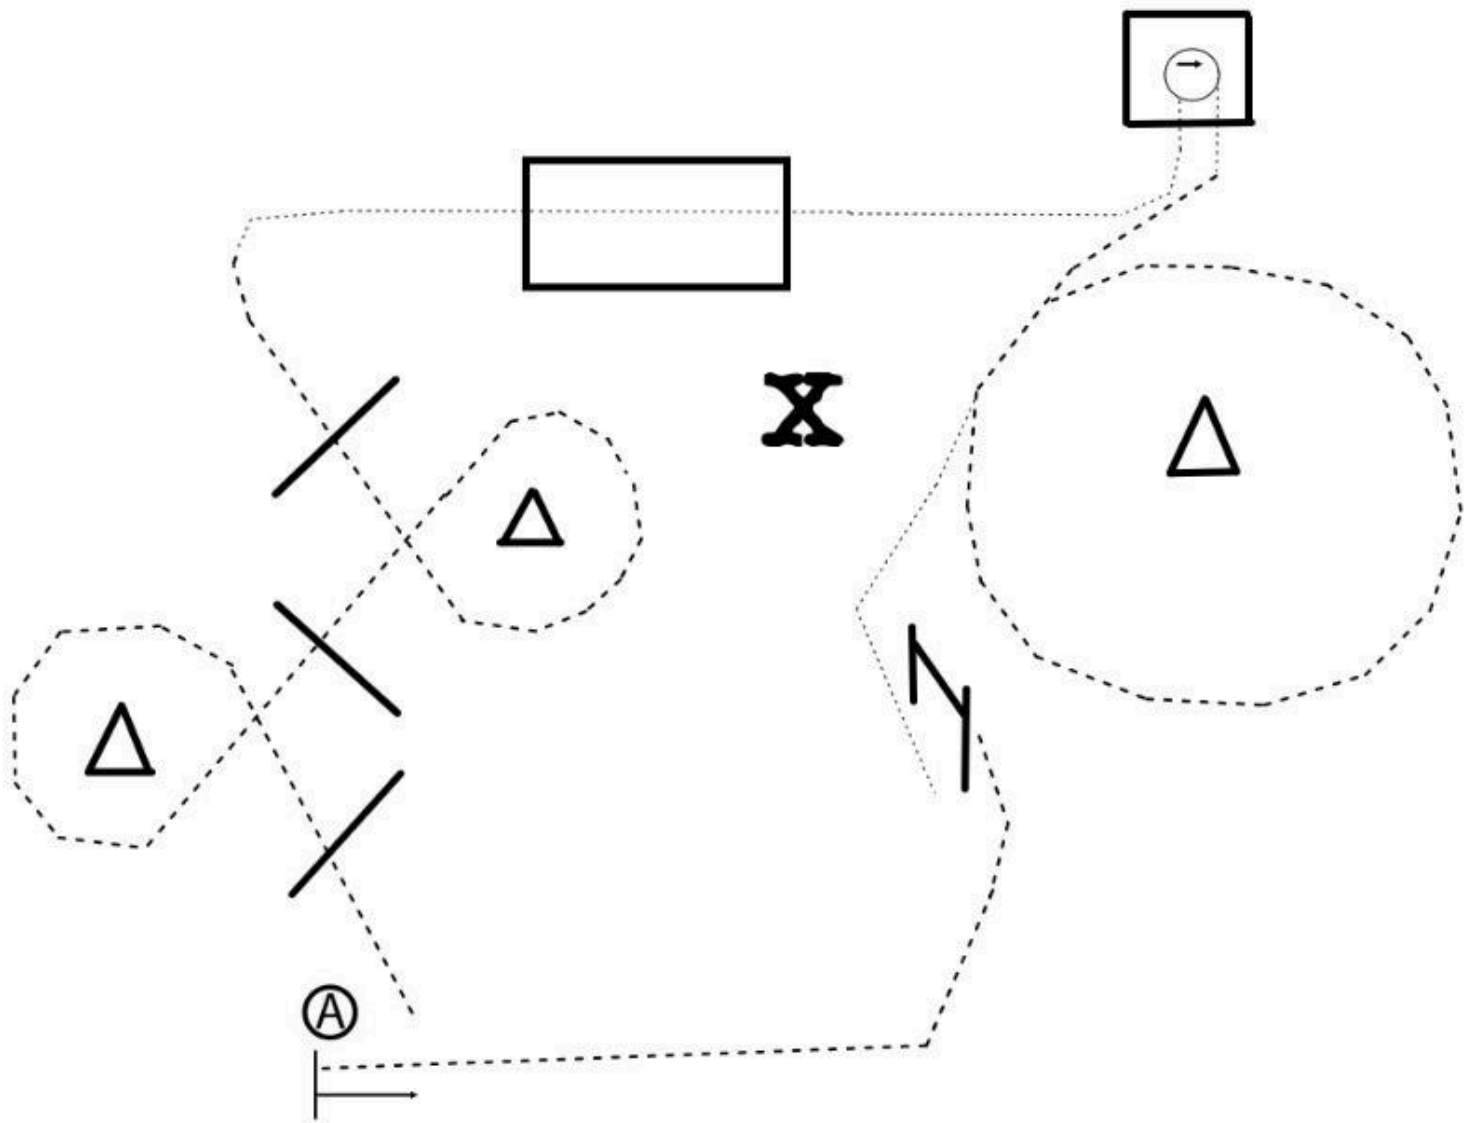

Texas Equine Online Showcase: Spring 2026

Division: Level 2 Youth In-Hand Trail

1. Start on the right side of A
2. Jog through cones and poles as shown
3. Walk to and over bridge.
4. Walk to and into box. 180 turn right. Walk out.
5. Jog left circle around cone.
6. Walk to gate. Open gate.
7. Jog to A and halt. Back 4 steps. Then exit at a walk.

WALK
JOG	-----
LOPE	—————
BACK	← 3333 3333
MARKER	Ⓐ