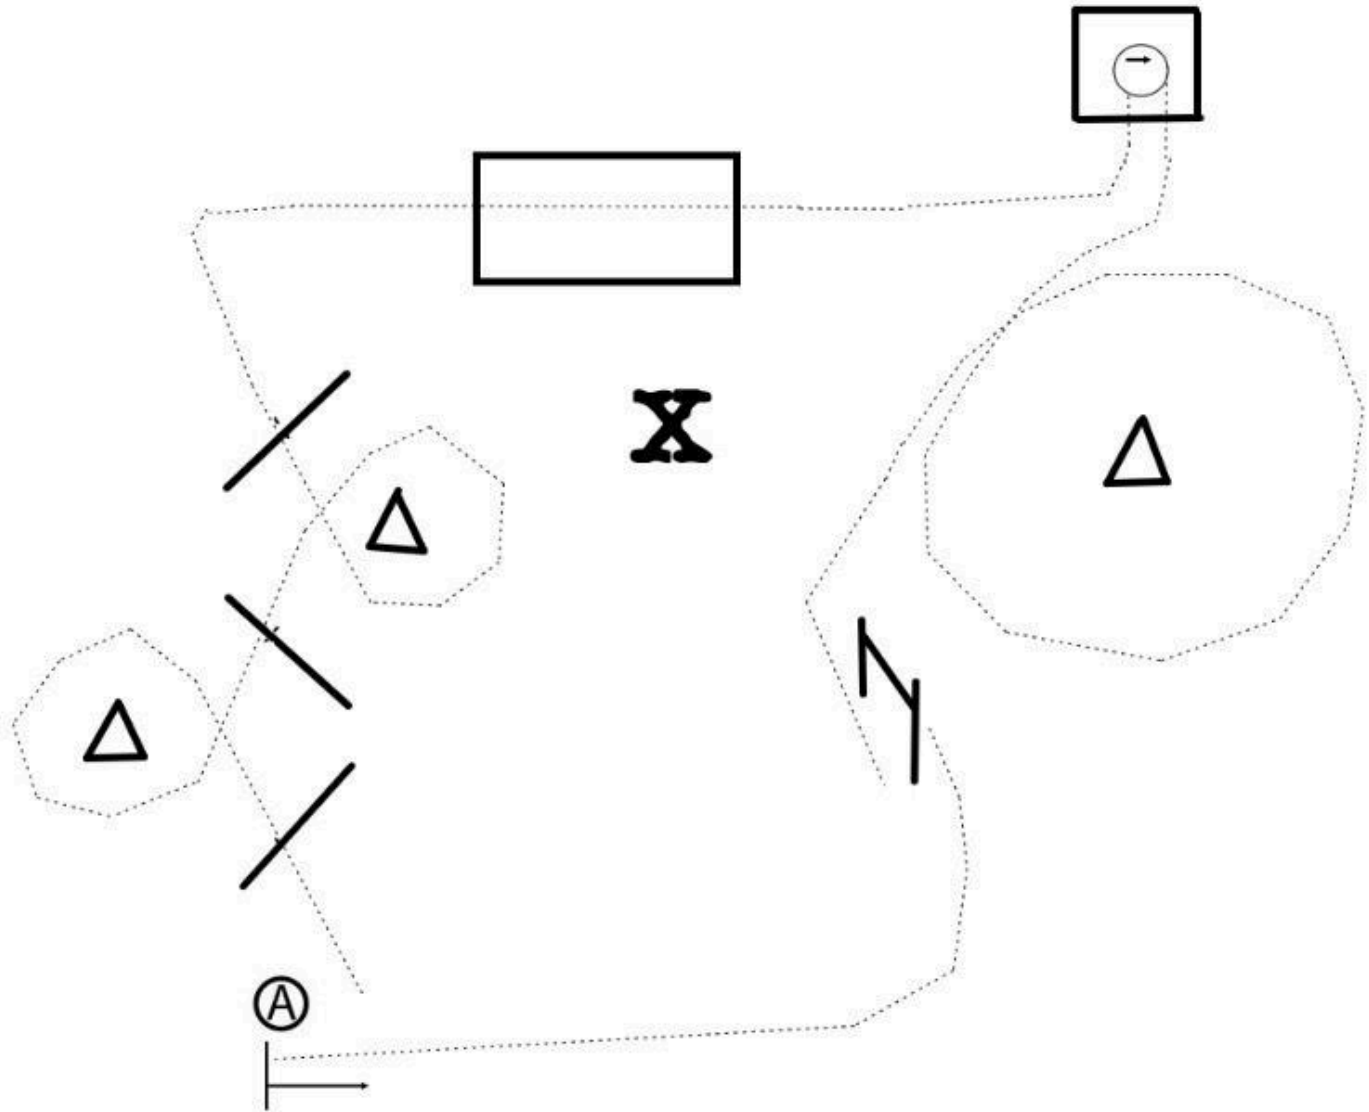

Texas Equine Online Showcase: Spring 2026

Division: Level 1 Youth Trail

1. Start on the right side of A
2. Walk through cones and poles as shown.
3. Walk to and over bridge.
4. Walk to and into box. 180 turn right. Walk out.
5. Walk left circle around cone.
6. Walk to gate. Open gate.
7. Walk to A and halt. Back 4 steps. Then exit at a walk.

WALK
JOG	-----
LOPE	—————
BACK	← ≡ ≡ ≡ ≡
MARKER	Ⓐ