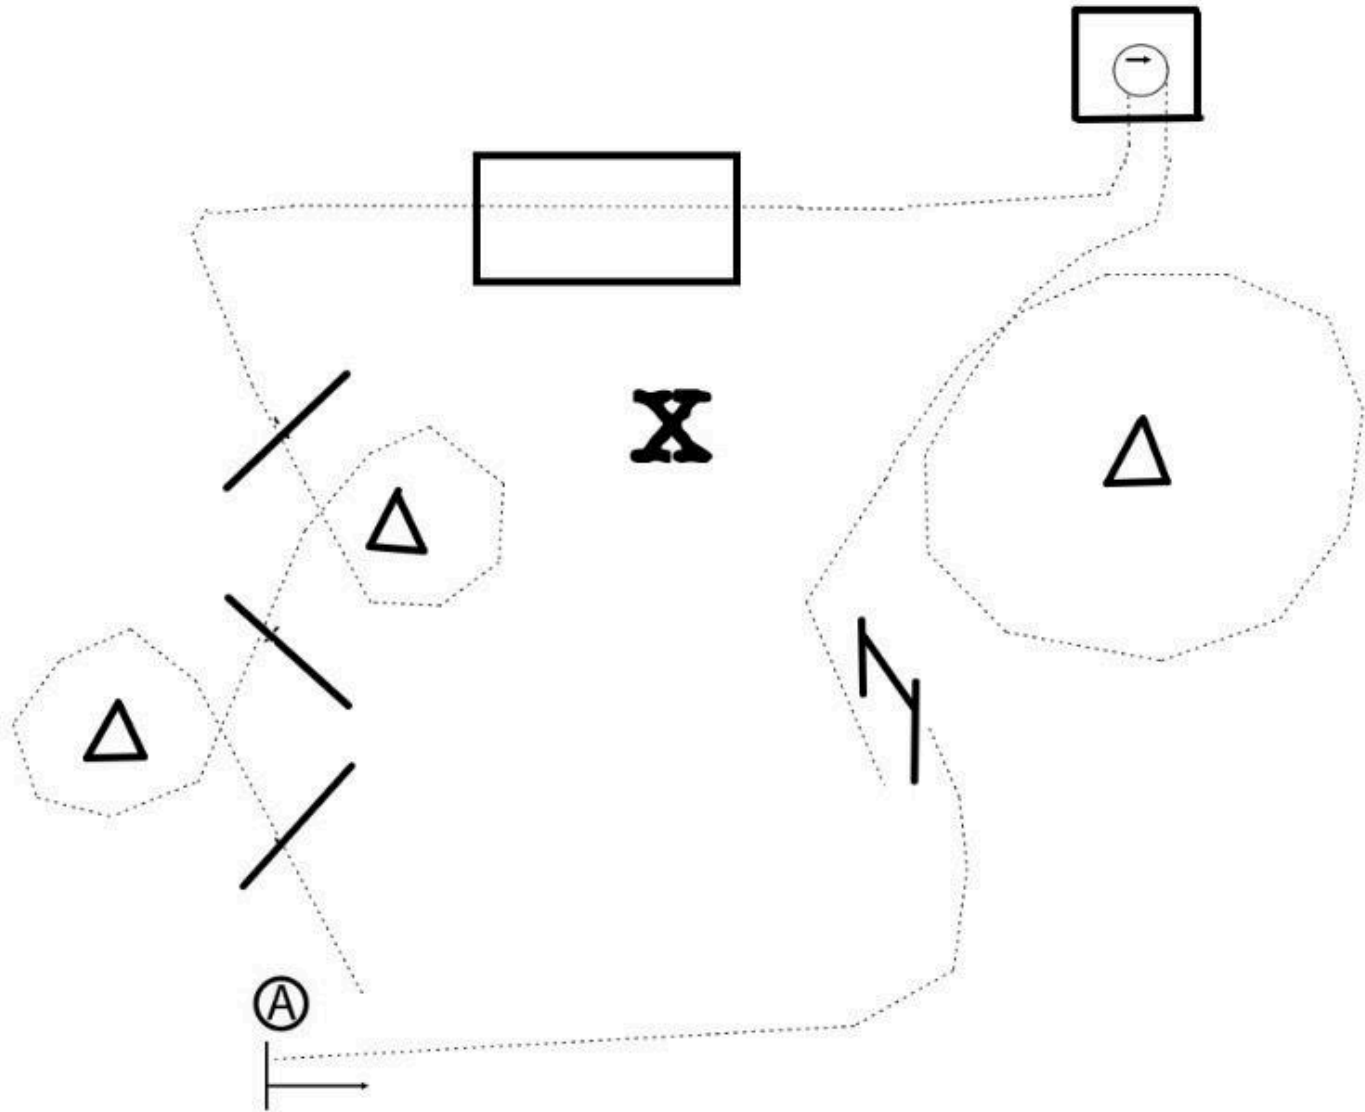

Texas Equine Online Showcase: Spring 2026

Division: Lead Line Trail

1. Start on the right side of A
2. Walk through cones and poles as shown.
3. Walk to and over bridge.
4. Walk to and into box. 180 turn right. Walk out.
5. Walk left circle around cone.
6. Walk to gate. Open gate.
7. Walk to A and halt. Back 4 steps. Then exit at a walk.

WALK
JOG	-----
LOPE	————
BACK	← ≡ ≡ ≡ ≡
MARKER	Ⓐ